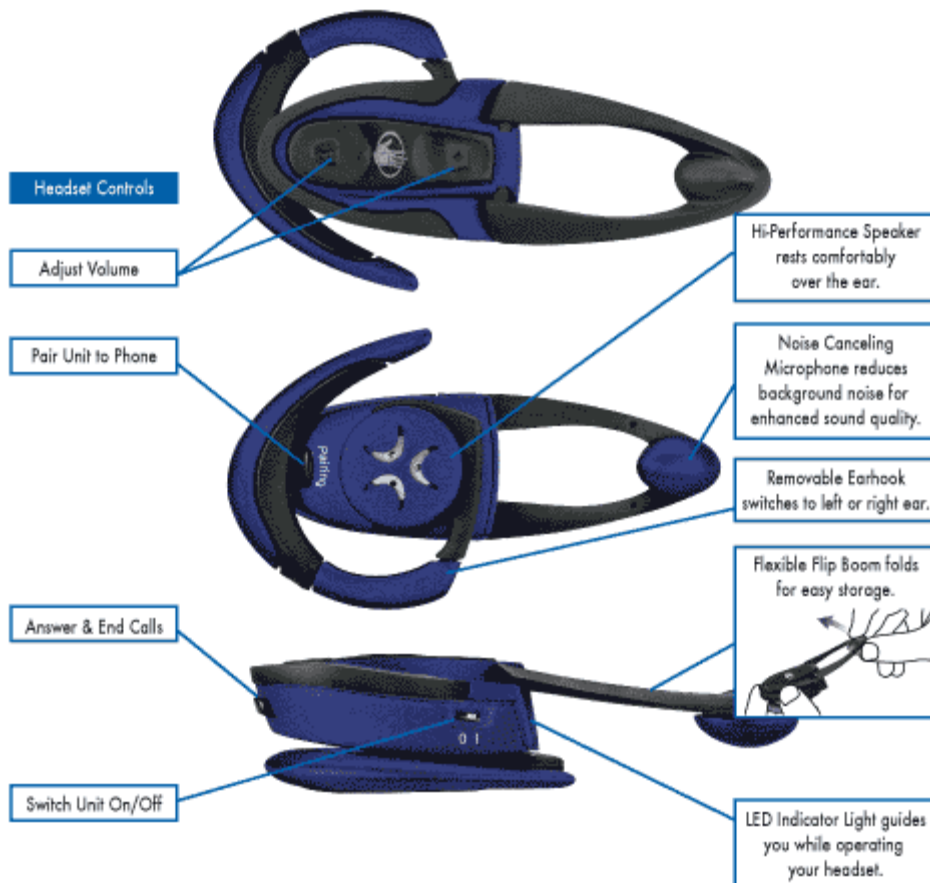

# Earglove BlueSport™

## How Easy is Earglove BlueSport™ to Use?

With separate single-touch buttons for each function, Earglove BlueSport™ is the essence of simplicity. It's the ideal cordless headset for people on the move who want to walk, talk, work and play without interruption!

- **Simple Headset Controls**  
Separate buttons for separate functions
- **Flexible Flip Boom**  
Folds up and out of the way when not in use
- **Internal Antenna**  
For crystal clear reception up to 30 feet away!
- **Rechargeable Lithium Battery**  
For lasting performance

Includes Earglove BlueSport™ Headset,  
Charger, Carrying Case, Illustrated Users Guide,  
and Quick Reference Guide.

 **Bluetooth**  
(Bluetooth™ V1.1 Compliant)